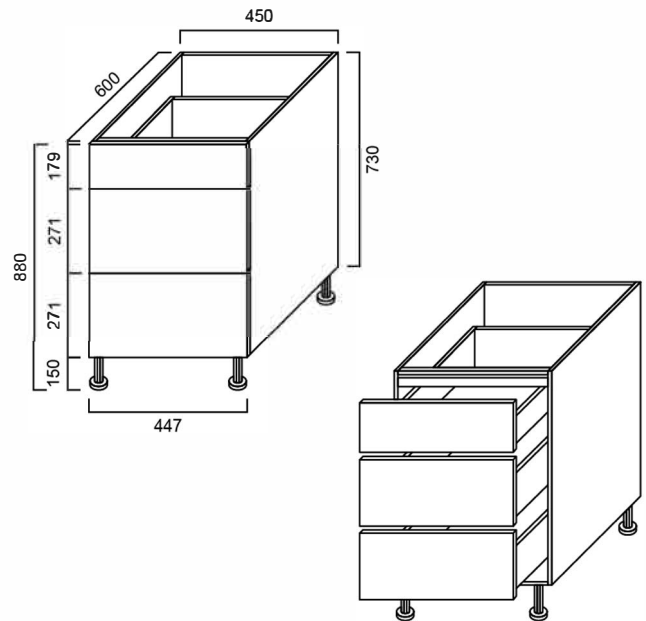

KCBD4512: 450mm x 600mm x 730mm

DIMENSIONS

Length: 450mm | Depth: 600mm | Height: 730mm

DESCRIPTION

- Contemporary kitchen and laundry drawer unit
- 1 small draw and 2 medium drawers
- 16mm thick, high moisture resistant board
- 2 pac polyurethane construction
- Soft close doors and drawers