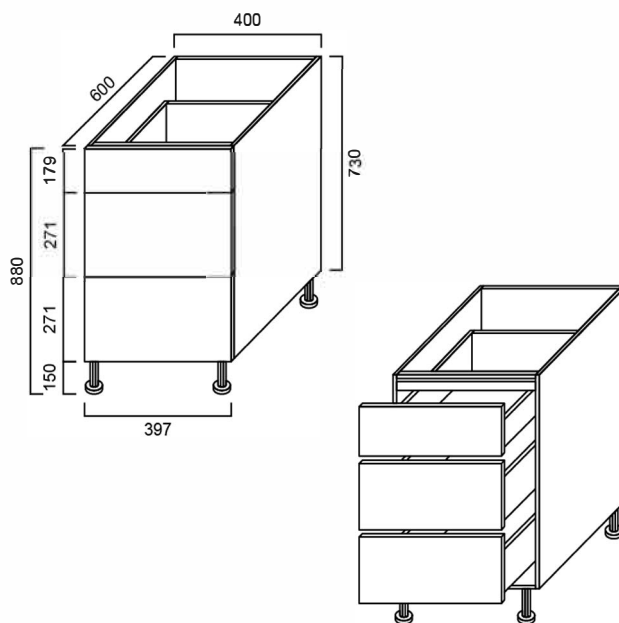

**KCBD4012: 400mm x 600mm x 730mm**

## DIMENSIONS

Length: 400mm | Depth: 600mm | Height: 730mm

## DESCRIPTION

- Contemporary kitchen and laundry drawer unit
- 1 small draw and 2 medium drawers
- 16mm thick, high moisture resistant board
- 2 pac polyurethane construction
- Soft close doors and drawers