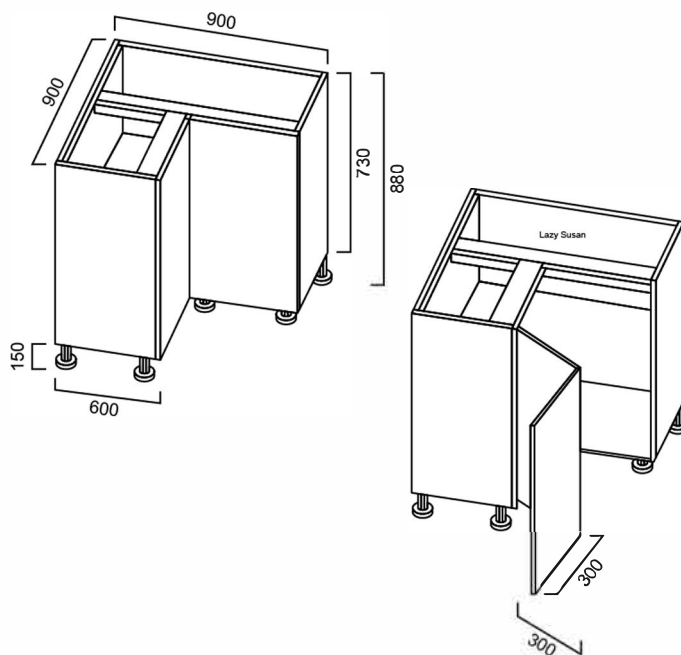

**KCBC090LS: 900mm x 600mm x 730mm**

**DIMENSIONS**

Length: 900mm | Depth: 600mm | Height: 730mm

**DESCRIPTION**

- Contemporary kitchen and laundry corner cabinet with lazy susan
- 16mm thick, high moisture resistant board
- 2 pac polyurethane construction
- Soft close doors and drawers