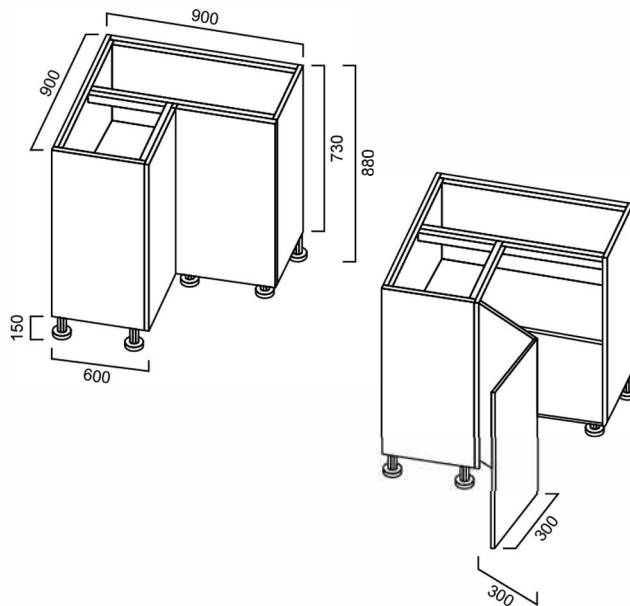

## KCBC090: 900mm x 600mm x 730mm

### DIMENSIONS

Length: 900mm | Depth: 600mm | Height: 730mm

### DESCRIPTION

- Contemporary kitchen and laundry corner cabinet
- 16mm thick, high moisture resistant board
- 2 pac polyurethane construction
- Soft close doors and drawers