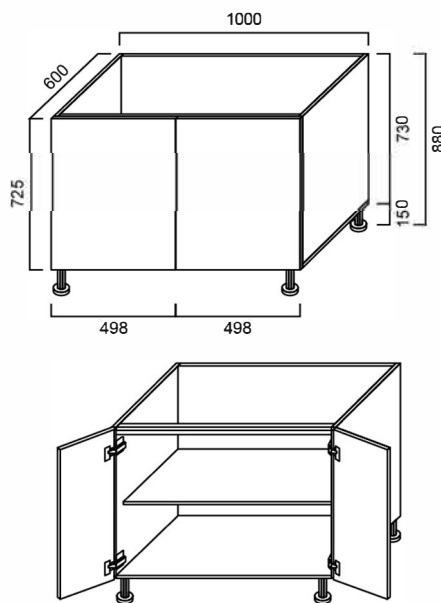

## KCBA100: 1000mm x 600mm x 730mm

### DIMENSIONS

Length: 1000mm | Depth: 600mm | Height: 730mm

### DESCRIPTION

- Contemporary kitchen and laundry cabinet
- 16mm thick, high moisture resistant board
- 2 pac polyurethane construction
- Soft close doors and drawers