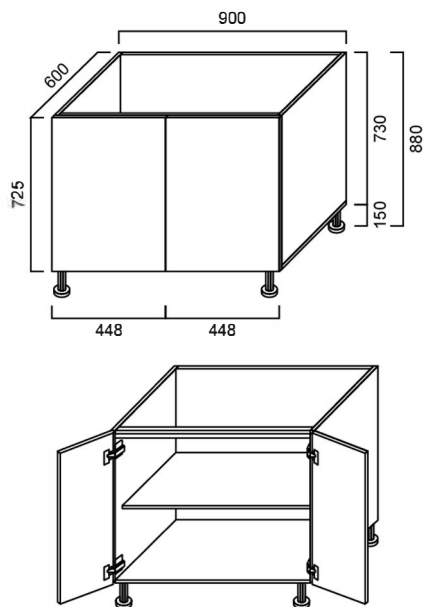

## KCBA090: 900mm x 600mm x 730mm

### DIMENSIONS

Length: 900mm | Depth: 600mm | Height: 730mm

### DESCRIPTION

- Contemporary kitchen and laundry cabinet
- 16mm thick, high moisture resistant board
- 2 pac polyurethane construction
- Soft close doors and drawers