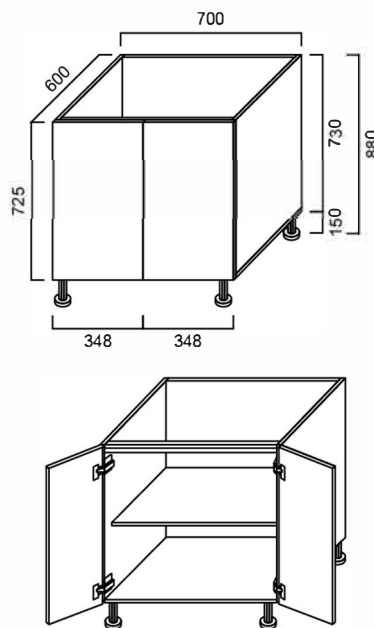

KCBA070: 700mm x 600mm x 730mm

DIMENSIONS

Length: 700mm | Depth: 600mm | Height: 730mm

DESCRIPTION

- Contemporary kitchen and laundry cabinet
- 16mm thick, high moisture resistant board
- 2 pac polyurethane construction
- Soft close doors and drawers