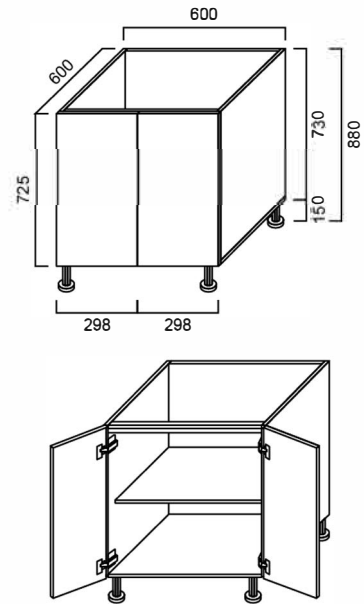

KCBA060: 600mm x 600mm x 730mm

DIMENSIONS

Length: 600mm | Depth: 600mm | Height: 730mm

DESCRIPTION

- Contemporary kitchen and laundry cabinet
- 16mm thick, high moisture resistant board
- 2 pac polyurethane construction
- Soft close doors and drawers