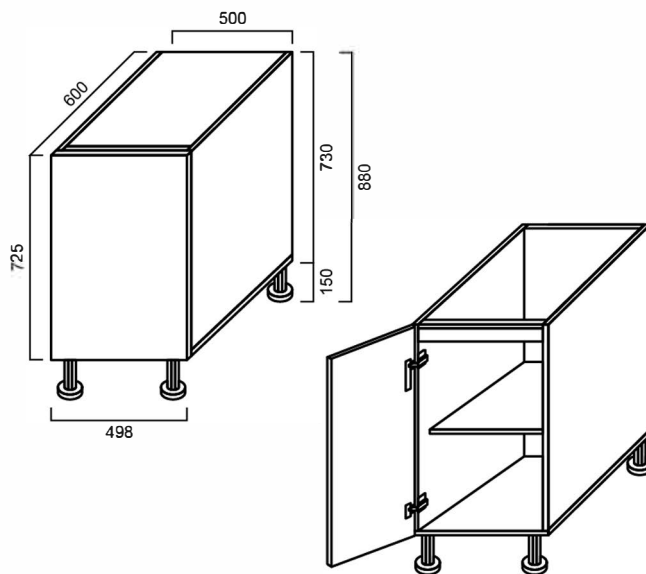

KCBA050: 500mm x 600mm x 730mm

DIMENSIONS

Length: 500mm | Depth: 600mm | Height: 730mm

DESCRIPTION

- Contemporary kitchen and laundry cabinet
- 16mm thick, high moisture resistant board
- 2 pac polyurethane construction
- Soft close doors and drawers