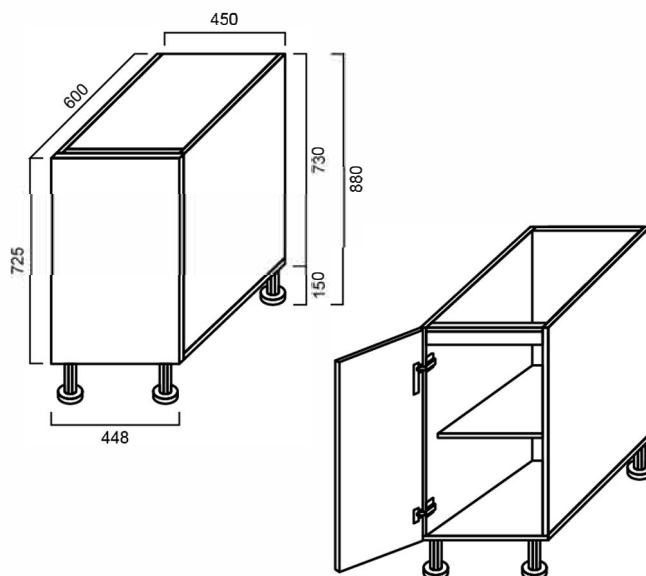

## KCBA045: 450mm x 600mm x 730mm

### DIMENSIONS

Length: 450mm | Depth: 600mm | Height: 730mm

### DESCRIPTION

- Contemporary kitchen and laundry cabinet
- 16mm thick, high moisture resistant board
- 2 pac polyurethane construction
- Soft close doors and drawers