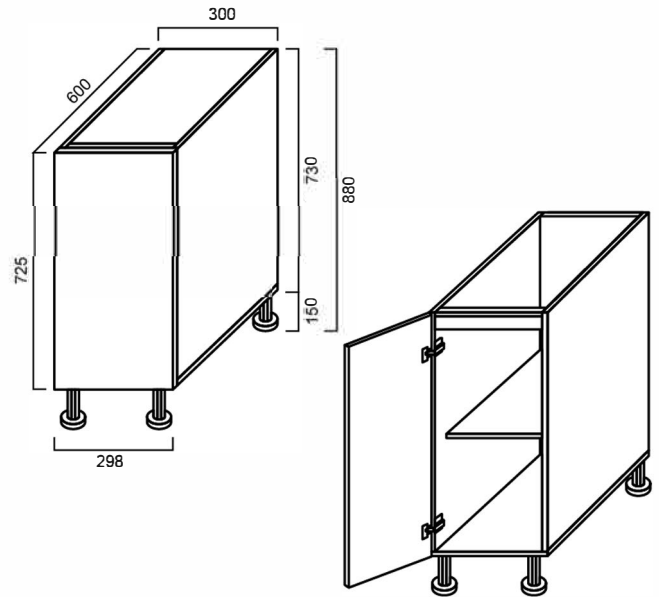

## KCBA030: 300mm x 600mm x 730mm

### DIMENSIONS

Length: 300mm | Depth: 600mm | Height: 730mm

### DESCRIPTION

- Contemporary kitchen and laundry cabinet
- 16mm thick, high moisture resistant board
- 2 pac polyurethane construction
- Soft close doors and drawers