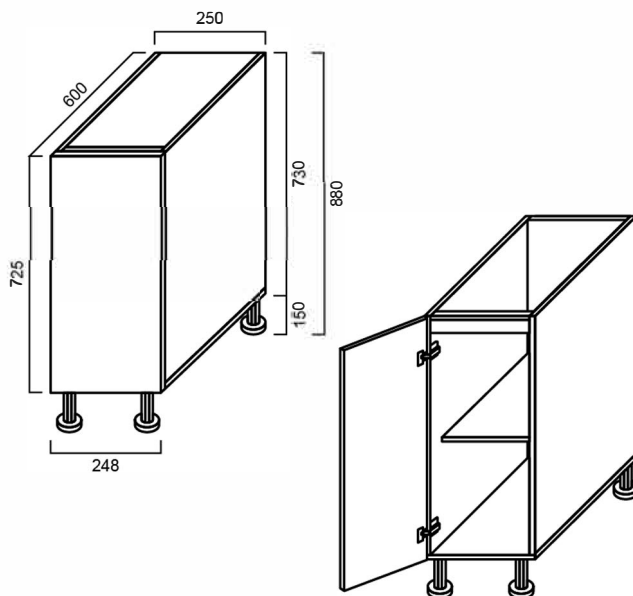

KCBA025: 250mm x 600mm x 730mm

DIMENSIONS

Length: 250mm | Depth: 600mm | Height: 730mm

DESCRIPTION

- Contemporary kitchen and laundry cabinet
- 16mm thick, high moisture resistant board
- 2 pac polyurethane construction
- Soft close doors and drawers