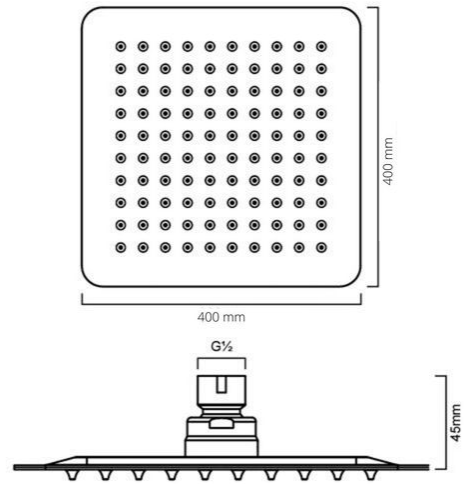

HSASILAS400 : SILAS- SHOWER HEAD 400MM

HSASILAS 400: 400mm (L) x 400mm (W)

DESCRIPTION

Contemporary stainless steel shower head
Combine with shower arm to create a functional, modern shower fixture
Diameter: 400mm
Durable stainless steel design and construction

IMPORTANT NOTICE

It is strongly recommended that any cut-outs made to your bench top is made based on the individual product dimensions.
All pictures and drawings on this brochure are representational only, changes in the product may have occurred since time of print.
All prices on this brochure and The Sink Warehouse website are subject to change without notice.