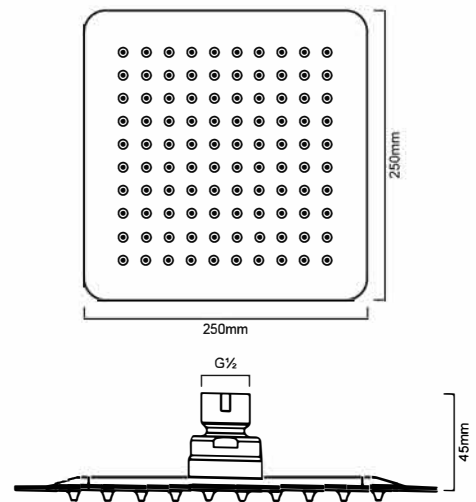

HSASILAS250GM : SILAS - GUN METAL SHOWER HEAD 250MM

HSASILAS250: 250mm x 250mm

DESCRIPTION

Contemporary stainless steel shower head
Combine with a shower arm to create a functional, modern shower fixture
Diameter: 250mm
Durable stainless steel design and construction

WELS

LPM: 9
LICENCE NO: 1018

REGO CODE: S09803
STAR RATING: 3

WARRANTY

5 Year Replacement Warranty / 1 Year on Finishes
Product replacement does not include installation or removal of the original product. Check product for damage before installation
- installing a damaged product voids warranty.

IMPORTANT NOTICE

It is strongly recommended that any cut-outs made to your bench top is made based on the individual product dimensions.
All pictures and drawings on this brochure are representational only, changes in the product may have occurred since time of print.
All prices on this brochure and The Sink Warehouse website are subject to change without notice.