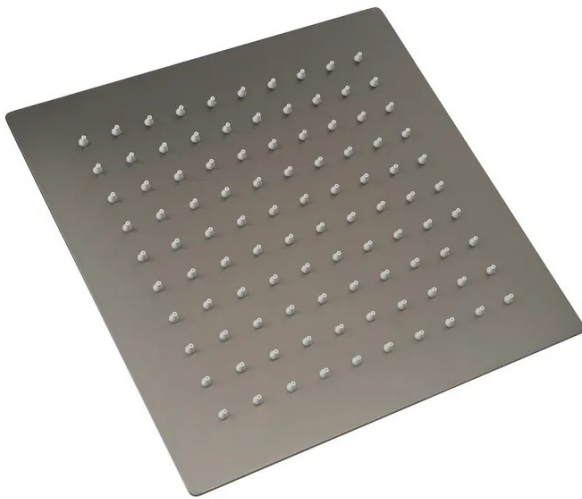

HSASILAS250GM : SILAS - GUN METAL SHOWER HEAD 250MM

HSASILAS250: 250mm x 250mm

DESCRIPTION

Contemporary stainless steel shower head
Combine with a shower arm to create a functional, modern shower fixture
Diameter: 250mm
Durable stainless steel design and construction