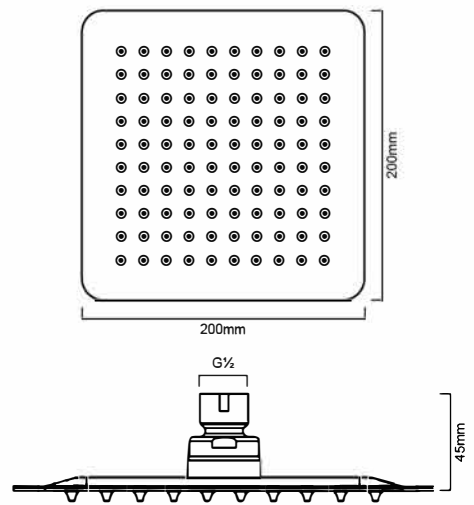

HSASILAS200 : SILAS - SHOWER HEAD 200MM

HSASILAS200: 200mm x 200mm

DESCRIPTION

Contemporary stainless steel shower head
Combine with a shower arm to create a functional, modern shower fixture
Diameter: 200mm
Durable design and construction

WELS

LPM: 9
LICENCE NO: 1018

REGO CODE: S09801
STAR RATING: 3

WARRANTY

5 Year Replacement Warranty / 1 Year on Finishes
Product replacement does not include installation or removal of the original product. Check product for damage before installation
- installing a damaged product voids warranty.

IMPORTANT NOTICE

It is strongly recommended that any cut-outs made to your bench top is made based on the individual product dimensions.
All pictures and drawings on this brochure are representational only, changes in the product may have occurred since time of print.
All prices on this brochure and The Sink Warehouse website are subject to change without notice.