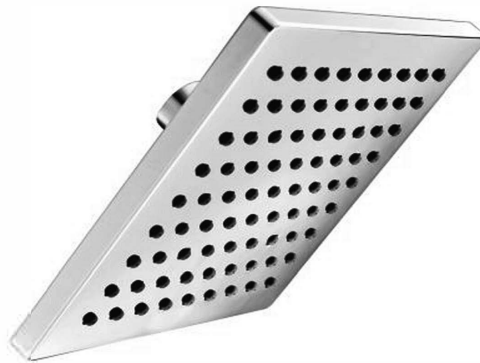

HSASAGE : SAGE - SHOWER HEAD

DESCRIPTION

Contemporary shower head
White shower face
Combine with shower arm to create a functional, modern shower fixture
Diameter : 153mm
Durable design and construction