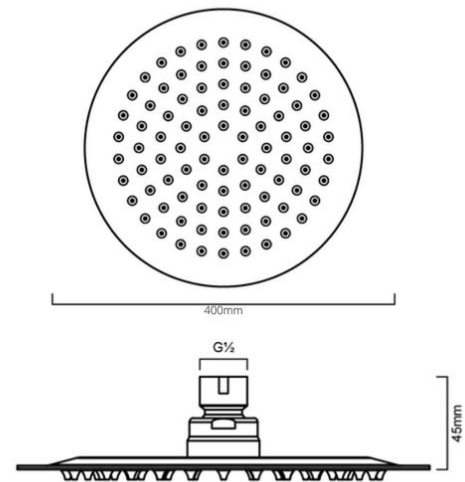

HSARUBY400 : RUBY- SHOWER HEAD 400MM

HSARUBY: 400mm (L) 400mm (W) 45mm (H)

DESCRIPTION

Contemporary stainless steel shower head
Combine with shower arm to create a functional, modern shower fixture
Diameter: 400mm
Durable stainless steel design and construction

WELS

LPM: 7.5
LICENCE NO: 1281

REGO CODE: S06960

STAR RATING: 3

WARRANTY

5 Year Replacement Warranty / 1 Year on Finishes
Product replacement does not include installation or removal of the original product. Check product for damage before installation
- installing a damaged product voids warranty.

IMPORTANT NOTICE

It is strongly recommended that any cut-outs made to your bench top is made based on the individual product dimensions.
All pictures and drawings on this brochure are representational only, changes in the product may have occurred since time of print.
All prices on this brochure and The Sink Warehouse website are subject to change without notice.