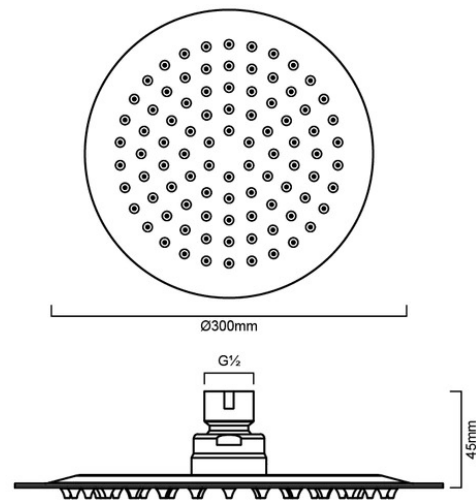

HSARUBY300 : RUBY- SHOWER HEAD 300MM

HSARUBY300: Diameter: 300mm

DESCRIPTION

Contemporary stainless steel shower head
Combine with shower arm to create a functional, modern shower fixture
Diameter: 300mm
Durable stainless steel design and construction

IMPORTANT NOTICE

It is strongly recommended that any cut-outs made to your bench top is made based on the individual product dimensions.
All pictures and drawings on this brochure are representational only, changes in the product may have occurred since time of print.
All prices on this brochure and The Sink Warehouse website are subject to change without notice.