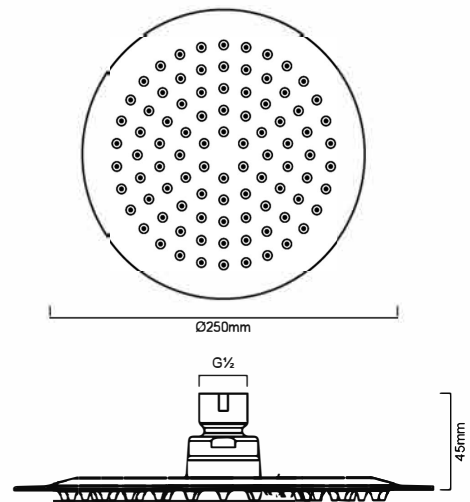

HSARUBY250BG : RUBY- SHOWER HEAD 250MM BRUSHED GOLD

HSARUBY250: Diameter: 250mm

DESCRIPTION

Contemporary stainless steel shower head
Combine with a shower arm to create a functional, modern shower fixture
Diameter: 250mm
Durable stainless steel design and construction

WELS

LPM: 9
LICENCE NO: 0418

REGO CODE: S09795
STAR RATING: 3

WARRANTY

5 Year Replacement Warranty / 1 Year on Finishes
Product replacement does not include installation or removal of the original product. Check product for damage before installation
- installing a damaged product voids warranty.

IMPORTANT NOTICE

It is strongly recommended that any cut-outs made to your bench top is made based on the individual product dimensions.
All pictures and drawings on this brochure are representational only, changes in the product may have occurred since time of print.
All prices on this brochure and The Sink Warehouse website are subject to change without notice.