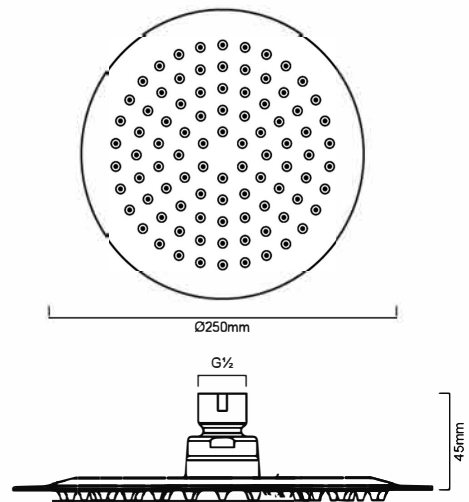

HSARUBY250 : RUBY- SHOWER HEAD 250MM

HSARUBY250: Diameter: 250mm

DESCRIPTION

Contemporary stainless steel shower head
Combine with a shower arm to create a functional, modern shower fixture
Diameter: 250mm
Durable stainless steel design and construction

WELS

LPM: 9
LICENCE NO: 0418

REGO CODE: S09795
STAR RATING: 3

WARRANTY

5 Year Replacement Warranty / 1 Year on Finishes
Product replacement does not include installation or removal of the original product. Check product for damage before installation
- installing a damaged product voids warranty.

IMPORTANT NOTICE

It is strongly recommended that any cut-outs made to your bench top is made based on the individual product dimensions.
All pictures and drawings on this brochure are representational only, changes in the product may have occurred since time of print.
All prices on this brochure and The Sink Warehouse website are subject to change without notice.