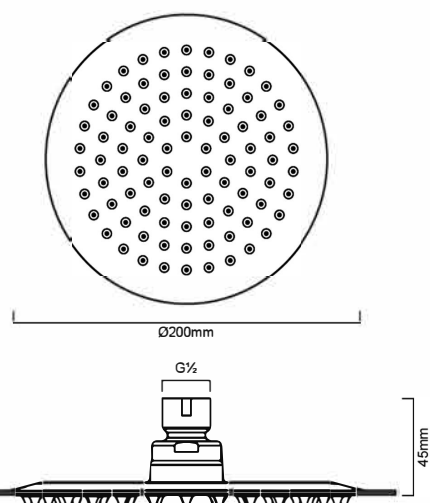

## HSARUBY200B : RUBY- SHOWER HEAD 200MM BLACK

### HSARUBY200: Diameter: 200mm

LPM: 9  
LICENCE NO: 1018

REGO CODE: S09801  
STAR RATING: 3

#### DESCRIPTION

Contemporary stainless steel shower head  
Combine with shower arm to create to functional, modern shower fixture  
Diameter: 200mm  
Powder coating on a durable stainless steel design and construction