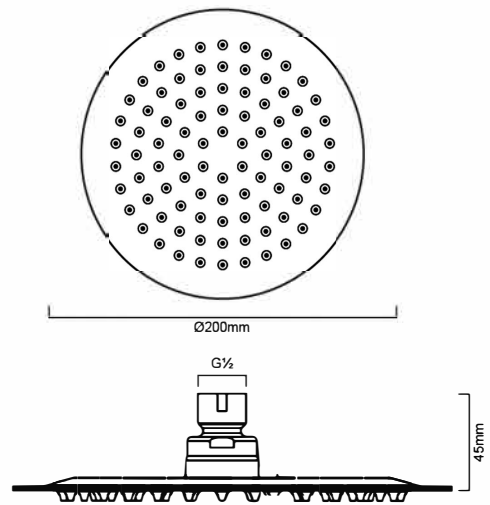

HSARUBY200 : RUBY- SHOWER HEAD 200MM

HSARUBY200: Diameter: 200mm

DESCRIPTION

Contemporary stainless steel shower head
Combine with shower arm to create a functional, modern shower fixture
Diameter: 200mm
Durable stainless steel design and construction

WELS

LPM: 9
LICENCE NO: 0418

REGO CODE: S09793
STAR RATING: 3

WARRANTY

5 Year Replacement Warranty / 1 Year on Finishes
Product replacement does not include installation or removal of the original product. Check product for damage before installation
- installing a damaged product voids warranty.

IMPORTANT NOTICE

It is strongly recommended that any cut-outs made to your bench top is made based on the individual product dimensions.
All pictures and drawings on this brochure are representational only, changes in the product may have occurred since time of print.
All prices on this brochure and The Sink Warehouse website are subject to change without notice.