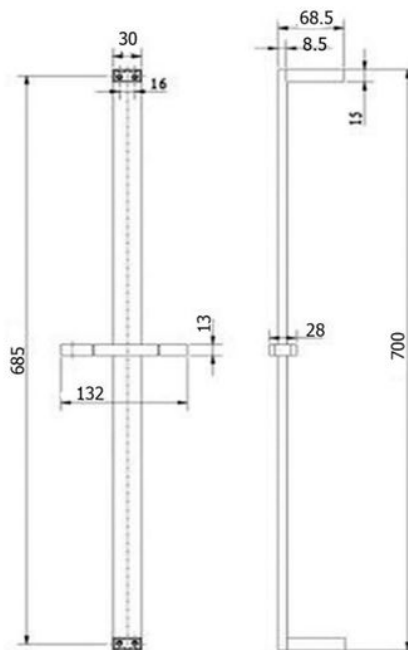

HSARTOPAZGM: TOPAZ - GUN METAL SHOWER RAIL

HSARTOPAZ: 685 mm (L) 132 mm (W) 68 mm (R) 700 mm (H)

DIMENSIONS

Height: 700mm | Length: 685mm | Width : 132mm

DESCRIPTION

- Contemporary round shower rail with hand shower
- Rail is constructed from solid brass and features an gun metal Finish
- The handset is constructed from durable ABS completed by a gun metal Finish

1 Year on Finishes

IMPORTANT NOTICE

- It is strongly recommended that any cut-outs made to your bench top is made based on the individual product dimensions.
- All pictures and drawings on this brochure are representational only, changes in the product may have occurred since time of print.
- All prices on this brochure and The Sink Warehouse website are subject to change without notice.