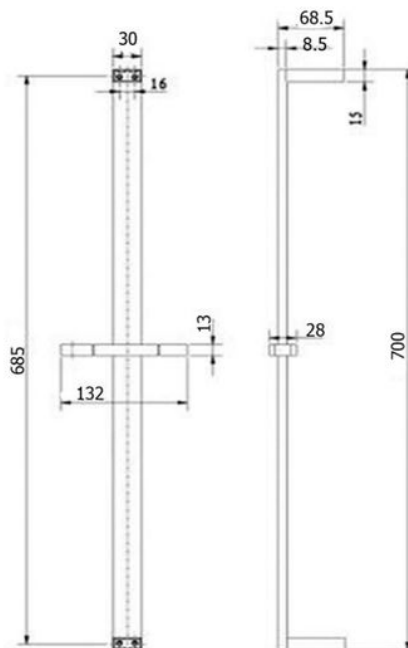

HSARTOPAZBN: TOPAZ - BRUSHED NICKEL SHOWER RAIL

HSARTOPAZ: 685 mm (L) 132 mm (W) 68 mm (R) 700 mm (H)

DIMENSIONS

Height: 700mm | Length: 685mm | Width : 132mm

DESCRIPTION

- Contemporary round shower rail with hand shower
- Rail is constructed from solid brass and features an brushed nickel Finish
- The handset is constructed from durable ABS completed by a brushed nickel Finish

1 Year on Finishes

IMPORTANT NOTICE

- It is strongly recommended that any cut-outs made to your bench top is made based on the individual product dimensions.
- All pictures and drawings on this brochure are representational only, changes in the product may have occurred since time of print.
- All prices on this brochure and The Sink Warehouse website are subject to change without notice.