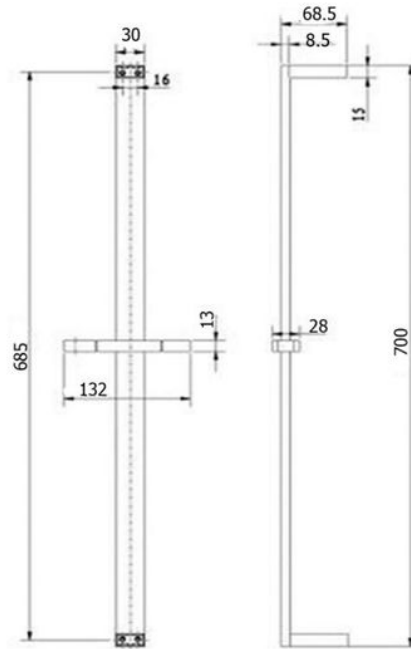

HSARTOPAZB: TOPAZ - BLACK SHOWER RAIL

HSARTOPAZ: 685 mm (L) 132 mm (W) 68 mm (R) 700 mm (H)

DIMENSIONS

Height: 700mm | Length: 685mm | Width : 132mm

DESCRIPTION

- Contemporary round shower rail with hand shower
- Rail is constructed from solid brass and features an electroplated, matte black Finish
- The handset is constructed from durable ABS completed by a matte black Finish

1 Year on Finishes

IMPORTANT NOTICE

- It is strongly recommended that any cut-outs made to your bench top is made based on the individual product dimensions.
- All pictures and drawings on this brochure are representational only, changes in the product may have occurred since time of print.
- All prices on this brochure and The Sink Warehouse website are subject to change without notice.