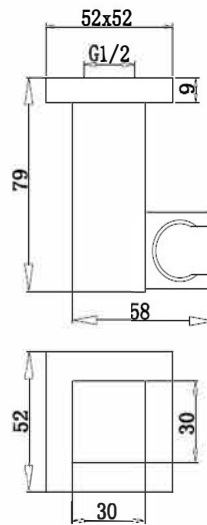

HSAQH : QUADRO - HAND SHOWER HOLDER

DESCRIPTION

Contemporary handheld shower in holder
Combine with hand shower to create a functional shower fixture
Chrome on brass construction

WARRANTY

1 Year Replacement Warranty
Product replacement does not include installation or removal of the original product. Check product for damage before installation
- installing a damaged product voids warranty.

IMPORTANT NOTICE

It is strongly recommended that any cut-outs made to your bench top is made based on the individual product dimensions.
All pictures and drawings on this brochure are representational only, changes in the product may have occurred since time of print.
All prices on this brochure and The Sink Warehouse website are subject to change without notice.