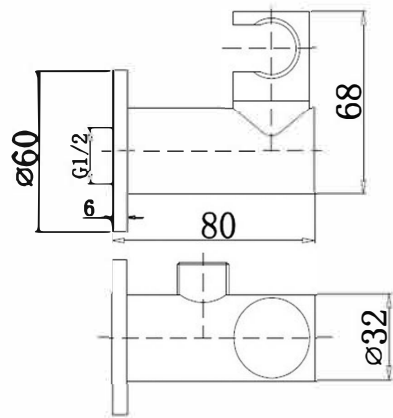

HSAMH : MISTERO - HAND SHOWER HOLDER

DESCRIPTION

Contemporary handheld shower in holder
Combine with hand shower to create a functional shower fixture
Chrome on brass construction

WARRANTY

1 Year Replacement Warranty
Product replacement does not include installation or removal of the original product. Check product for damage before installation
- installing a damaged product voids warranty.

IMPORTANT NOTICE

It is strongly recommended that any cut-outs made to your bench top is made based on the individual product dimensions.
All pictures and drawings on this brochure are representational only, changes in the product may have occurred since time of print.
All prices on this brochure and The Sink Warehouse website are subject to change without notice.