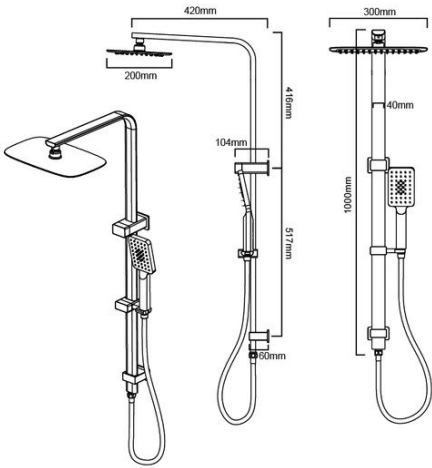

**HSACOLTOPC  
 TOPAZ - CHROME SHOWER COLUMN COMBO SET**

HSACOLFIO(C/B/BN): 1000mm x 420mm

**DIMENSIONS**

Length: 420mm | Width: 100mm | Height: 1000mm

**DESCRIPTION**

- The Topaz is a modern, square, chrome shower set
- 1000mm high x 420mm wide
- Features a column, handset and shower head with built in diverter
- Shower column is constructed from solid brass and features a black electroplated Finish
- Shower head is made from 304, 18/10 grade stainless steel
- Shower handset is high quality ABS

**WELS**

Litres Per Minute:	9L	Registration Code:	S13246
License Number:	1658	Star Rating:	3 Stars / 6 Stars

**IMPORTANT NOTICE**

- The dimensions of all ceramic products may vary from size guidelines due to material properties and the handmade manufacturing process.
- All pictures and drawings on this brochure are representational only, changes in the product may have occurred since time of print.
- All prices on this brochure and The Sink Warehouse website are subject to change without notice.