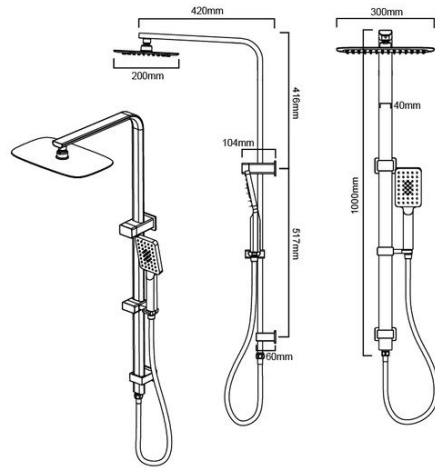

# HSACOLTOPB TOPAZ - BLACK SHOWER COLUMN COMBO SET

HSACOLFIO(C/B/BN): 1000mm x 420mm

## DIMENSIONS

Length: 420mm | Width: 100mm | Height: 1000mm

## DESCRIPTION

- The Topaz is a modern, square, black, shower set
- 1000mm high x 420mm wide
- Features a column, handset and shower head with built in diverter
- Shower column is constructed from solid brass and features a black electroplated Finish
- Shower head is made from 304, 18/10 grade stainless steel
- Shower handset is high quality ABS
- All Black Tapware Finishes Are Covered By A 12 Month Warranty Period Only (Black Tapware Will Invariably Chip Over Time)
- Black Tapware Has A Dark Side
- Black tapware is definitely all the rage and very stylish, good looking and extremely adaptable when designing your dream kitchen and bathroom.
- Black tapware does have a dark side which could cloud your dream purchase. You need to be aware that all electroplated black tapware are susceptible to chipping and flaking over time. The finish is only covered by a twelve month warranty even though the tap itself may have a five year warranty and the cartridge inside a 10 year warranty. We recommend a safer alternative is to look at the gun metal range.
- Important Note: Don't use any chemicals to clean your tapware, warm water and a soft cloth or light sponge should do the trick, this however does not mean it will not chip or flake.