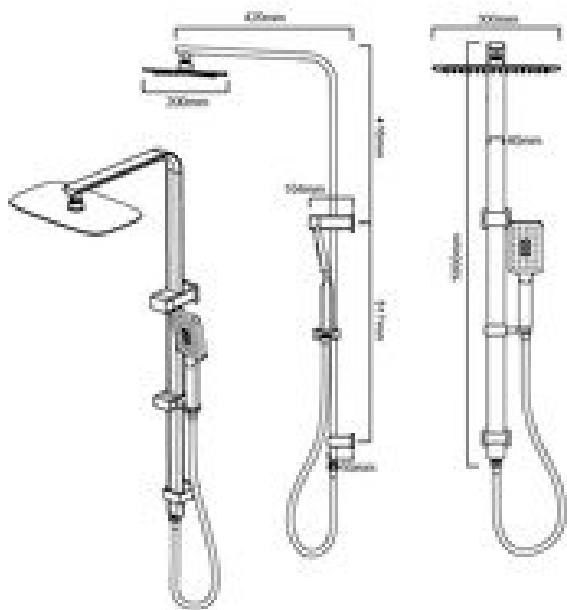

**HSACOLFIOC**  
**FIONA - SHOWER COLUMN COMBO SET**

**HSACOLFIO(C/B/BN): 1000mm x 420mm**

Combine our Fiona bathroom range with our flagship finishes

**DIMENSIONS**

Width: 420mm | Length: 1000mm

**DESCRIPTION**

- The Fiona is a modern, Single Towel Rail
- 1000mm long x 420mm deep
- It is constructed entirely from brass and features a high quality finish
- Includes a fixing kit
- Combine with other products from our Fiona bathroom range to help create a sleek, contemporary bathroom design