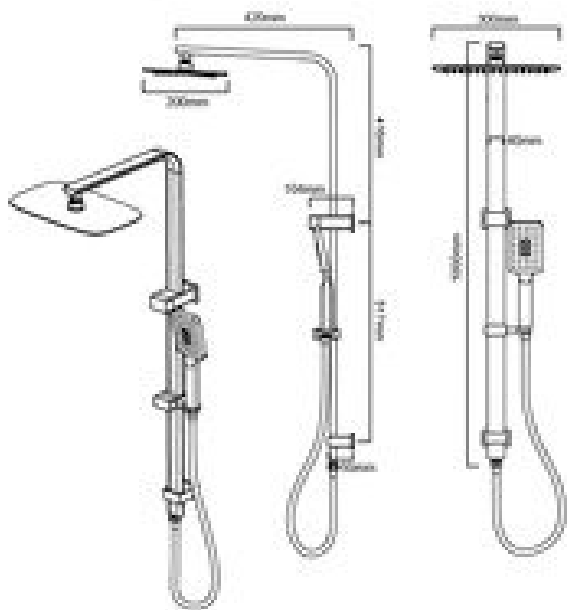

HSACOLFI0BN
FIONA - BRUSHED NICKEL SHOWER COLUMN COMBO SET

HSACOLFIO(C/B/BN): 1000mm x 420mm

Combine our Fiona bathroom range with our flagship finishes

DIMENSIONS

Width: 420mm | Length: 1000mm

DESCRIPTION

- The Fiona is a modern, Single Towel Rail
- 1000mm long x 420mm deep
- It is constructed entirely from brass and features a high quality finish
- Includes a fixing kit
- Combine with other products from our Fiona bathroom range to help create a sleek, contemporary bathroom design