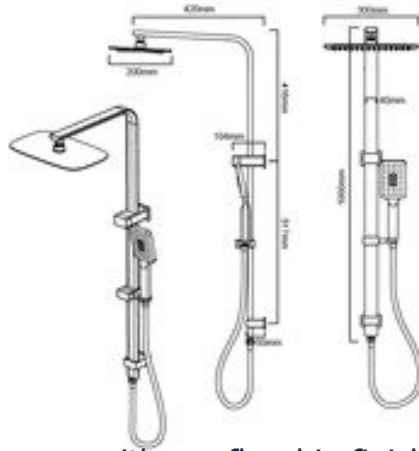

HSACOLFI0B
FIONA - BLACK SHOWER COLUMN COMBO SET

HSACOLFI0(C/B/BN): 1000mm x 420mm

Combine our Fiona bathroom range with our flagship finishes

DIMENSIONS

Width: 420mm | Length: 1000mm

DESCRIPTION

- The Fiona is a modern, Single Towel Rail
- 1000mm long x 420mm reach
- It is constructed entirely from brass and features a high quality finish
- Includes a fixing kit
- Combine with other products from our Fiona bathroom range to help create a sleek, contemporary bathroom design
- All Black Tapware Finishes Are Covered By A 12 Month Warranty Period Only (Black Tapware Will Invariably Chip Over Time)
- Black Tapware Has A Dark Side
- Black tapware is definitely all the rage and very stylish, good looking and extremely adaptable when designing your dream kitchen and bathroom.
- Black tapware does have a dark side which could cloud your dream purchase. You need to be aware that all electroplated black tapware are susceptible to chipping and flaking over time. The finish is only covered by a twelve month warranty even though the tap itself may have a five year warranty and the cartridge inside a 10 year warranty. We recommend a safer alternative is to look at the gun metal range.
- Important Note: Don't use any chemicals to clean your tapware, warm water and a soft cloth or light sponge should do the trick, this however does not mean it will not chip or flake.

IMPORTANT NOTICE

- The dimensions of all ceramic products may vary from size guidelines due to material properties and the handmade manufacturing process.
- All pictures and drawings on this brochure are representational only, changes in the product may have occurred since time of print.
- All prices on this brochure and The Sink Warehouse website are subject to change without notice.