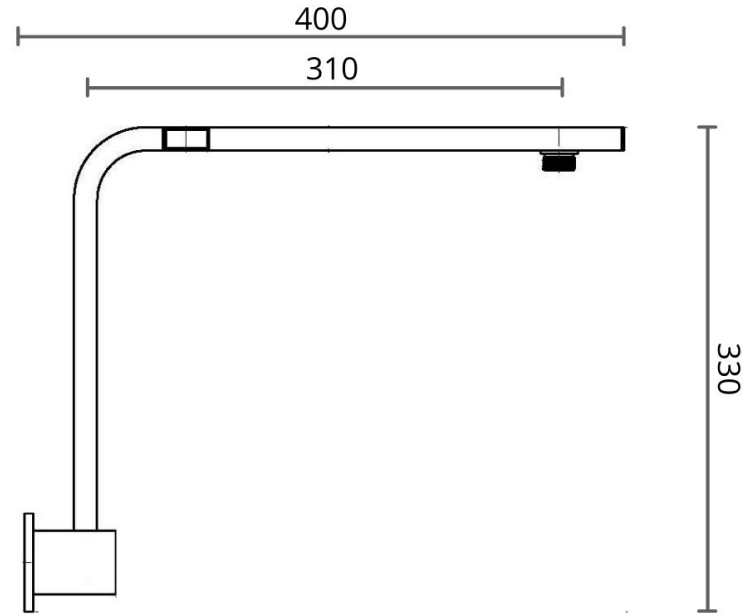

HSAATOPGNC : TOPAZ - CHROME GOOSENECK SHOWER ARM

400mm (L) 310mm (R) 55mm (W) 330mm (H)

HSAATOPGNC: 400 mm (L) 310mm (R) 55mm (W) 330mm (H)

DIMENSION

Reach: 310mm | Length: 400mm | Width: 55mm | Height: 330mm

DESCRIPTION

Contemporary square shower arm

Extended length

Combine with shower head to create a functional, modern shower fixture

Chrome on brass construction

WARRANTY

1 Year Replacement Warranty

Product replacement does not include installation or removal of the original product. Check product for damage before installation - installing a damaged product voids warranty.