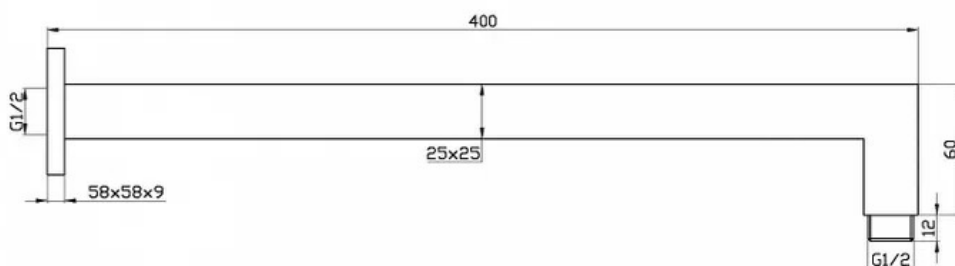

HSAATOPAZGM TOPAZ - GUN METAL SHOWER ARM

DIMENSIONS

Length: 400mm | Height : 60mm

DESCRIPTION

Contemporary round shower arm

Combine with gun metal shower head to create a functional, modern shower fixture Reach: 400mm

IMPORTANT NOTICE

- The dimensions of all ceramic products may vary from size guidelines due to material properties and the handmade manufacturing process.
- All pictures and drawings on this brochure are representational only, changes in the product may have occurred since time of print.
- All prices on this brochure and The Sink Warehouse website are subject to change without notice.