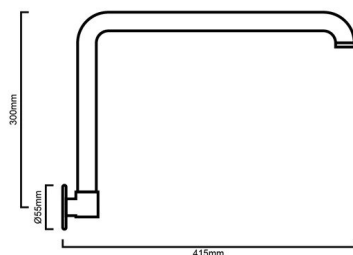

HSAASG400B SOFIA - BLACK EXTENDED GOOSENECK SHOWER ARM

HSAASG400:

DIMENSIONS

Length: 300mm | Width: 415mm | Height : 55mm

DESCRIPTION

Add a touch of luxury to your shower with this beautiful matte black gooseneck shower arm. Boasting a trendy matte black Finish on a lasting solid brass construction, with a 415mm reach from the wall, it is bound to impress in both looks and functionality in your shower. Combine it with a matte black round shower head to complete the rain shower set up and have your shower make you feel like you're on a luxurious getaway every day of the week.

The Sofia is a modern round gooseneck shower arm with a high quality electroplated matte black Finish. The gooseneck shape gives a classy rainfall shower effect.

Reach: 415mm

Designed to be wall mounted with a fixing kit included