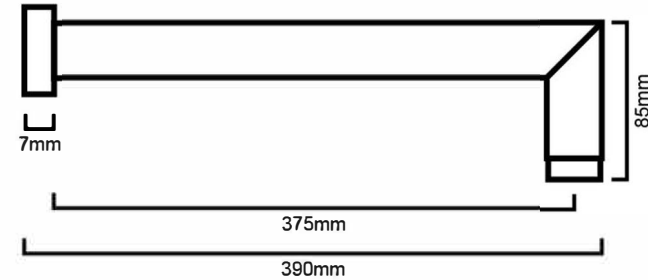

WARRANTY

1 Year Replacement Warranty

Product replacement does not include installation or removal of the original product. Check product for damage before installation - installing a damaged product voids warranty.

IMPORTANT NOTICE

It is strongly recommended that any cut-outs made to your bench top is made based on the individual product dimensions.

All pictures and drawings on this brochure are representational only, changes in the product may have occurred since time of print.

All prices on this brochure and The Sink Warehouse website are subject to change without notice.