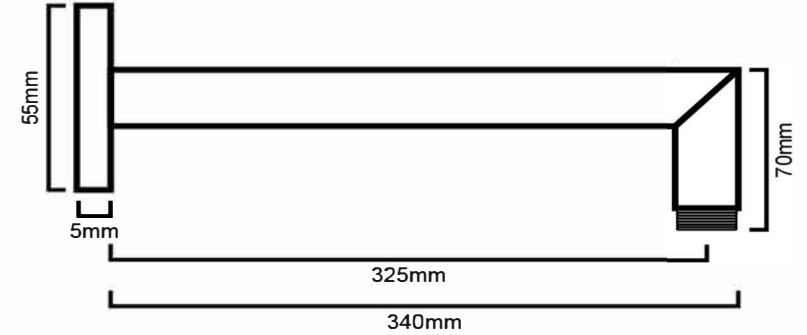

HSAAMISTERO : MISTERO - SHOWER ARM

HSAAMISTERO:

DIMENSION

Reach: 335mm

DESCRIPTION

Contemporary round shower arm
Combine with shower head to create a functional, modern shower fixture
Chrome on brass construction

IMPORTANT NOTICE

It is strongly recommended that any cut-outs made to your bench top is made based on the individual product dimensions.
All pictures and drawings on this brochure are representational only, changes in the product may have occurred since time of print.
All prices on this brochure and The Sink Warehouse website are subject to change without notice.