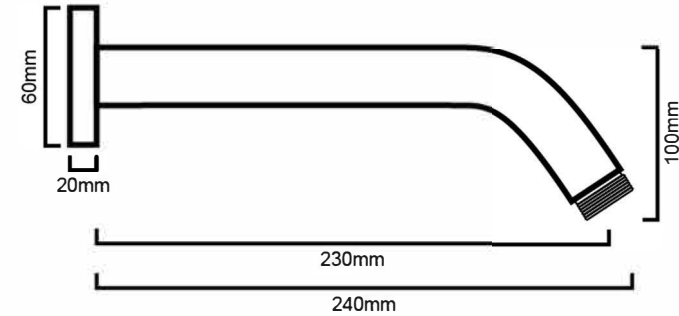

HSAAEURO:

WARRANTY

1 Year Replacement Warranty

Product replacement does not include installation or removal of the original product. Check product for damage before installation - installing a damaged product voids warranty.

IMPORTANT NOTICE

It is strongly recommended that any cut-outs made to your bench top is made based on the individual product dimensions.

All pictures and drawings on this brochure are representational only, changes in the product may have occurred since time of print.

All prices on this brochure and The Sink Warehouse website are subject to change without notice.