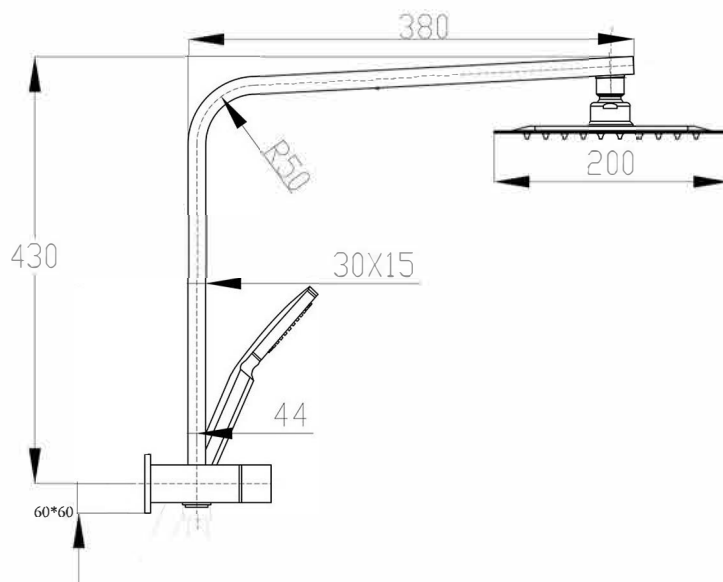

HSAADTOPAZC: TOPAZ SHOWER COMBO CHROME

HSAADTOPAZC: TOPAZ SHOWER COMBO

DIMENSIONS

Arm Reach: 380mm | Arm Height: 430mm | Shower Head: 200 x 200mm

DESCRIPTION

- The Topaz is a contemporary, square, chrome shower head, arm and handset combination unit
- This combo set is designed to give you both a rain shower and the ability to have a removable handset all while only having one outlet from the wall, meaning you do not have to drill extra holes into your tiles
- The shower arm is made of a durable chrome on brass construction.
- The shower head is stainless steel and the handset is ABS construction, completed by a high gloss chrome finish
- 1.5 meter double seam, chrome on brass shower hose
- This combo is also available in a matte black finish

WELS

- WELS LPM 9.0L
- WELS Licence Number 1163
- WELS Registration Code S11485
- WELS Star Rating 3 Stars

WARRANTY

5 Year Replacement Warranty

- Product replacement does not include installation or removal of the original product
- Check product for damage before installation - installing a damaged product voids warranty

1 Year on Finishes

IMPORTANT NOTICE

- It is strongly recommended that any cut-outs made to your bench top is made based on the individual product dimensions.
- All pictures and drawings on this brochure are representational only, changes in the product may have occurred since time of print.
- All prices on this brochure and The Sink Warehouse website are subject to change without notice.