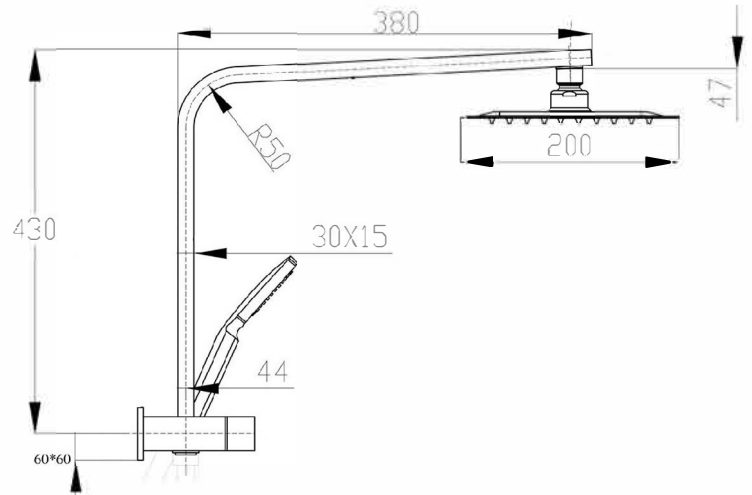

### DESCRIPTION

- The Topaz is a contemporary, square, matte black shower head, arm and handset combination unit
- This combo set is designed to give you both a rain shower and the ability to have a removable handset all while only having one outlet from the wall, meaning you do not have to drill extra holes into your tiles
- The shower arm is made of a durable matte black electroplating construction.
- The shower head is stainless steel and the handset is ABS construction, completed by a matte black finish
- 1.5 meter double seam, chrome on brass shower hose
- This combo is also available in a chrome finish
- All Black Tapware Finishes Are Covered By A 12 Month Warranty Period Only (Black Tapware Will Invariably Chip Over Time)
- Black Tapware Has A Dark Side
- Black tapware is definitely all the rage and very stylish, good looking and extremely adaptable when designing your dream kitchen and bathroom.
- Black tapware does have a dark side which could cloud your dream purchase. You need to be aware that all electroplated black tapware are susceptible to chipping and flaking over time. The finish is only covered by a twelve month warranty even though the tap itself may have a five year warranty and the cartridge inside a 10 year warranty. We recommend a safer alternative is to look at the gun metal range.
- Important Note: Don't use any chemicals to clean your tapware, warm water and a soft cloth or light sponge should do the trick, this however does not mean it will not chip or flake.