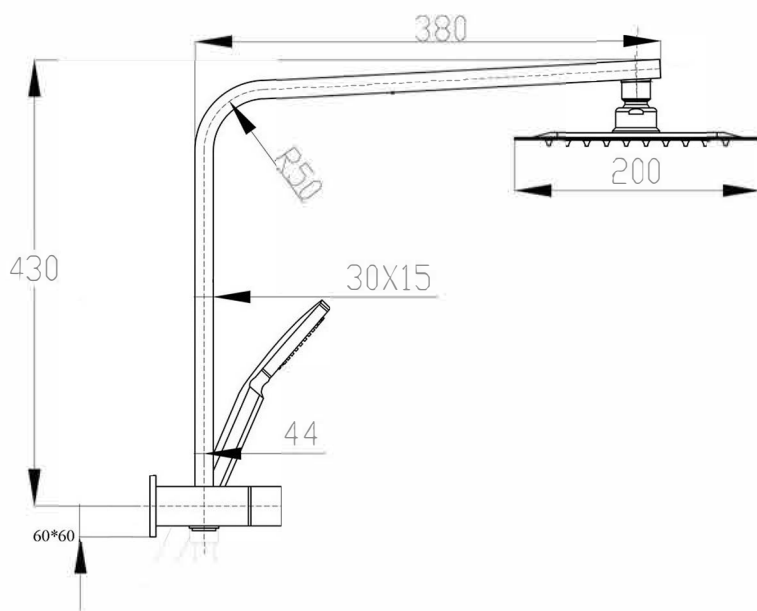

HSAADJADEC: JADE SHOWER COMBO CHROME

HSAADJADEC: JADE SHOWER COMBO

DIMENSIONS

Arm Reach: 380mm | Arm Height: 430mm | Shower Head: 200 x 200mm

DESCRIPTION

- The Jade is a contemporary, square, chrome shower head, arm and handset combination unit
- This combo set is designed to give you both a rain shower and the ability to have a removable handset all while only having one outlet from the wall, meaning you do not have to drill extra holes into your tiles
- The shower arm is made of a durable chrome on brass construction.
- The shower head is stainless steel and the handset is ABS construction, completed by a high gloss chrome finish
- 1.5 meter double seam, chrome on brass shower hose
- This combo is also available in a matte black finish

WELS

- WELS LPM 7.5L
- WELS Licence Number 1325
- WELS Registration Code S09038
- WELS Star Rating 3 Stars

WARRANTY

5 Year Replacement Warranty

- Product replacement does not include installation or removal of the original product
- Check product for damage before installation - installing a damaged product voids warranty

1 Year on Finishes

IMPORTANT NOTICE

- It is strongly recommended that any cut-outs made to your bench top is made based on the individual product dimensions.
- All pictures and drawings on this brochure are representational only, changes in the product may have occurred since time of print.
- All prices on this brochure and The Sink Warehouse website are subject to change without notice.