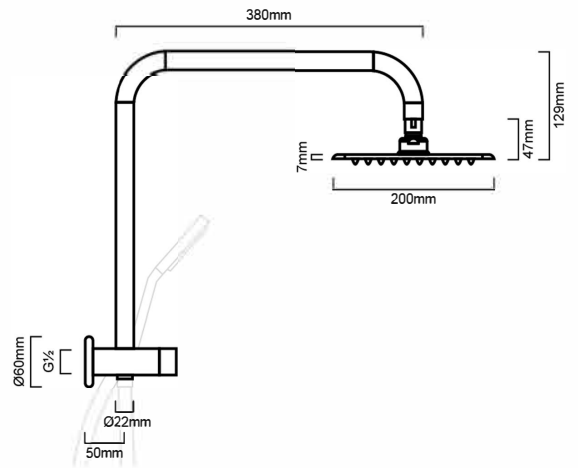

HSAADJADEB : JADE - SHOWER COMBO BLACK

HSAADJADEB:

DIMENSION

Arm reach: 380mm
Head size: 200mm diameter

DESCRIPTION

Contemporary round gooseneck arm, head and handheld shower
Complete functional, modern shower fixture
Electroplated black
Includes black hose

WELS

LPM: 7.5
LICENCE NO: 1325

REGO CODE: S09038
STAR RATING: 3

WARRANTY

Head and Handset: 5 Year Replacement Warranty - 1 Year on Finishes
Product replacement does not include installation or removal of the original product. Check product for damage before installation
- installing a damaged product voids warranty.

IMPORTANT NOTICE

It is strongly recommended that any cut-outs made to your bench top is made based on the individual product dimensions.
All pictures and drawings on this brochure are representational only, changes in the product may have occurred since time of print.
All prices on this brochure and The Sink Warehouse website are subject to change without notice.