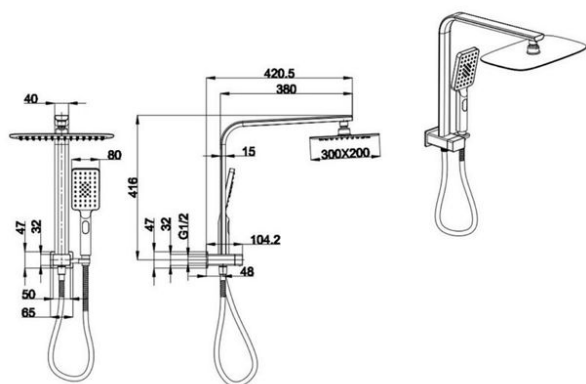

HSAADFIOMG
FIONA - GUN METAL SHOWER COMBO SET

HSAADFIO: 420 mm (L) 145 mm (W) 380 mm (R) 416 mm (H)

Combine our Fiona bathroom range with our flagship four finishes

DIMENSIONS

Length: 420mm | Width: 145mm | Reach : 380mm | Height : 416 mm

DESCRIPTION

- The Fiona is a contemporary square, shower head, arm and handset combo
- 1.5m double seam shower hose
- Durable ABS construction completed by a brushed nickel Finish

• WARRANTY

5 Year Replacement Product Warrant / 1 Year On Finishes

- Product replacement does not include installation or removal of the original product
- Check product for damage before installation - installing a damaged product voids warranty

WELS

WELS LPM: 7.5L

WELS Registration Code: S11485

WELS Licence Number: 1633

WELS Star Rating: 3 Stars

IMPORTANT NOTICE

- The dimensions of all ceramic products may vary from size guidelines due to material properties and the handmade manufacturing process.
- All pictures and drawings on this brochure are representational only, changes in the product may have occurred since time of print.
- All prices on this brochure and The Sink Warehouse website are subject to change without notice.