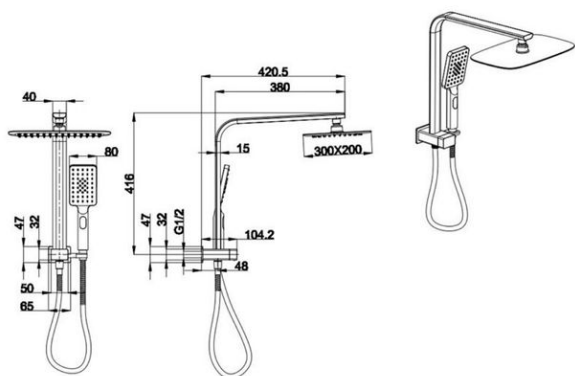

**HSAADFIOC
 FIONA - CHROME SHOWER COMBO SET**

HSAADFIOC: 420 mm (L) 145 mm (W) 380 mm (R) 416 mm (H)

Combine our Fiona bathroom range with our flagship four finishes

DIMENSIONS

Length: 420mm | Width: 145mm | Reach : 380mm | Height : 416 mm

DESCRIPTION

- The Fiona is a contemporary square, shower head, arm and handset combo
- 1.5m double seam shower hose
- Durable ABS construction completed by a brushed nickel Finish

• WARRANTY

5 Year Replacement Product Warrant / 1 Year On Finishes

- Product replacement does not include installation or removal of the original product
- Check product for damage before installation - installing a damaged product voids warranty

WELS

WELS LPM: 7.5L

WELS Registration Code: S11485

WELS Licence Number: 1633

WELS Star Rating: 3 Stars

IMPORTANT NOTICE

- The dimensions of all ceramic products may vary from size guidelines due to material properties and the handmade manufacturing process.
- All pictures and drawings on this brochure are representational only, changes in the product may have occurred since time of print.
- All prices on this brochure and The Sink Warehouse website are subject to change without notice.