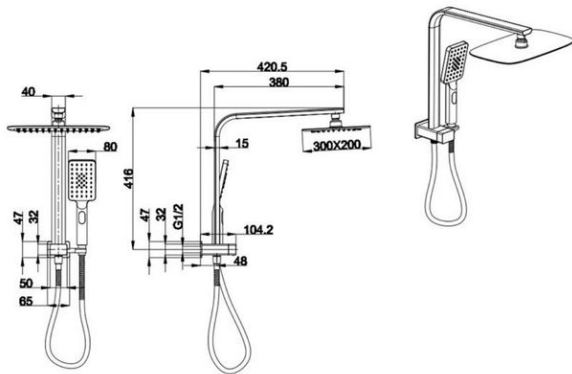

HSAADFI0BN
FIONA - BRUSHED NICKEL SHOWER COMBO SET

HSAADFI0: 420 mm (L) 145 mm (W) 380 mm (R) 416 mm (H)

Combine our Fiona bathroom range with our flagship four finishes

DIMENSIONS

Length: 420mm | Width: 145mm | Reach : 380mm | Height : 416 mm

DESCRIPTION

- The Fiona is a contemporary square, shower head, arm and handset combo
- 1.5m double seam shower hose
- Durable ABS construction completed by a brushed nickel Finish

• WARRANTY

- 5 Year Replacement Product Warrant / 1 Year On Finishes
- Product replacement does not include installation or removal of the original product
- Check product for damage before installation - installing a damaged product voids warranty

WELS

WELS LPM: 7.5L

WELS Registration Code: S11485

WELS Licence Number: 1633

WELS Star Rating: 3 Stars

IMPORTANT NOTICE

- The dimensions of all ceramic products may vary from size guidelines due to material properties and the handmade manufacturing process.
- All pictures and drawings on this brochure are representational only, changes in the product may have occurred since time of print.
- All prices on this brochure and The Sink Warehouse website are subject to change without notice.