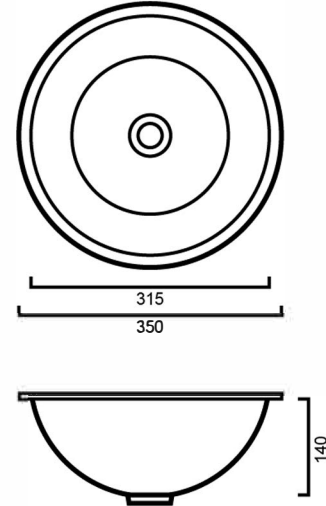

HB350R: HAND BASIN 350MM

HB350R: 350mm x 350mm x 140mm

DIMENSIONS

Length: 350mm | Width: 350mm | Depth: 140mm

DESCRIPTION

- Contemporary stainless steel round inset hand basin
- 350mm long x 350mm wide x 140mm deep
- No overflow
- Supplied with one 50mm basket waste
- Manufactured from 304, 18/10 grade stainless steel
- From the elegant Hand Basin range comes this modern circular hand basin, a fantastic option for any kitchen. This contemporary designed round stainless steel utility bowl offers a premium and durable feel to your kitchen. The 304 18/10 grade stainless steel is of the highest standard and the gloss finish tops of an incredible product inside and out. The hand basin is used perfectly in kitchenette and alfresco's where it's compact yet defined size comes in handy. It is ideal for medical and dental uses as utility bowls, wash sinks or scrub stations. It is commonly used in bars as a stainless steel hand wash basin and its also the perfect size to wash cups and other equipment in a bar area. For small spaces where a bigger sink just won't work such caravans, campervans and tiny home kitchens. Trust us, the uses and benefits of this small stainless steel sink are endless, so not only does it look fantastic, but it will also be highly functional in any setting. We're incredibly proud of our Hand Basin Range and we would love for you to join in that same passion for premium sinks at incredible prices.

IMPORTANT NOTICE

- All stainless steel products are constructed from 304, 18/10 grade stainless steel.
- It is strongly recommended that any cut-outs made to your bench top is made based on the individual product dimensions.
- All pictures and drawings on this brochure are representational only, changes in the product may have occurred since time of print.
- All prices on this brochure and The Sink Warehouse website are subject to change without notice.