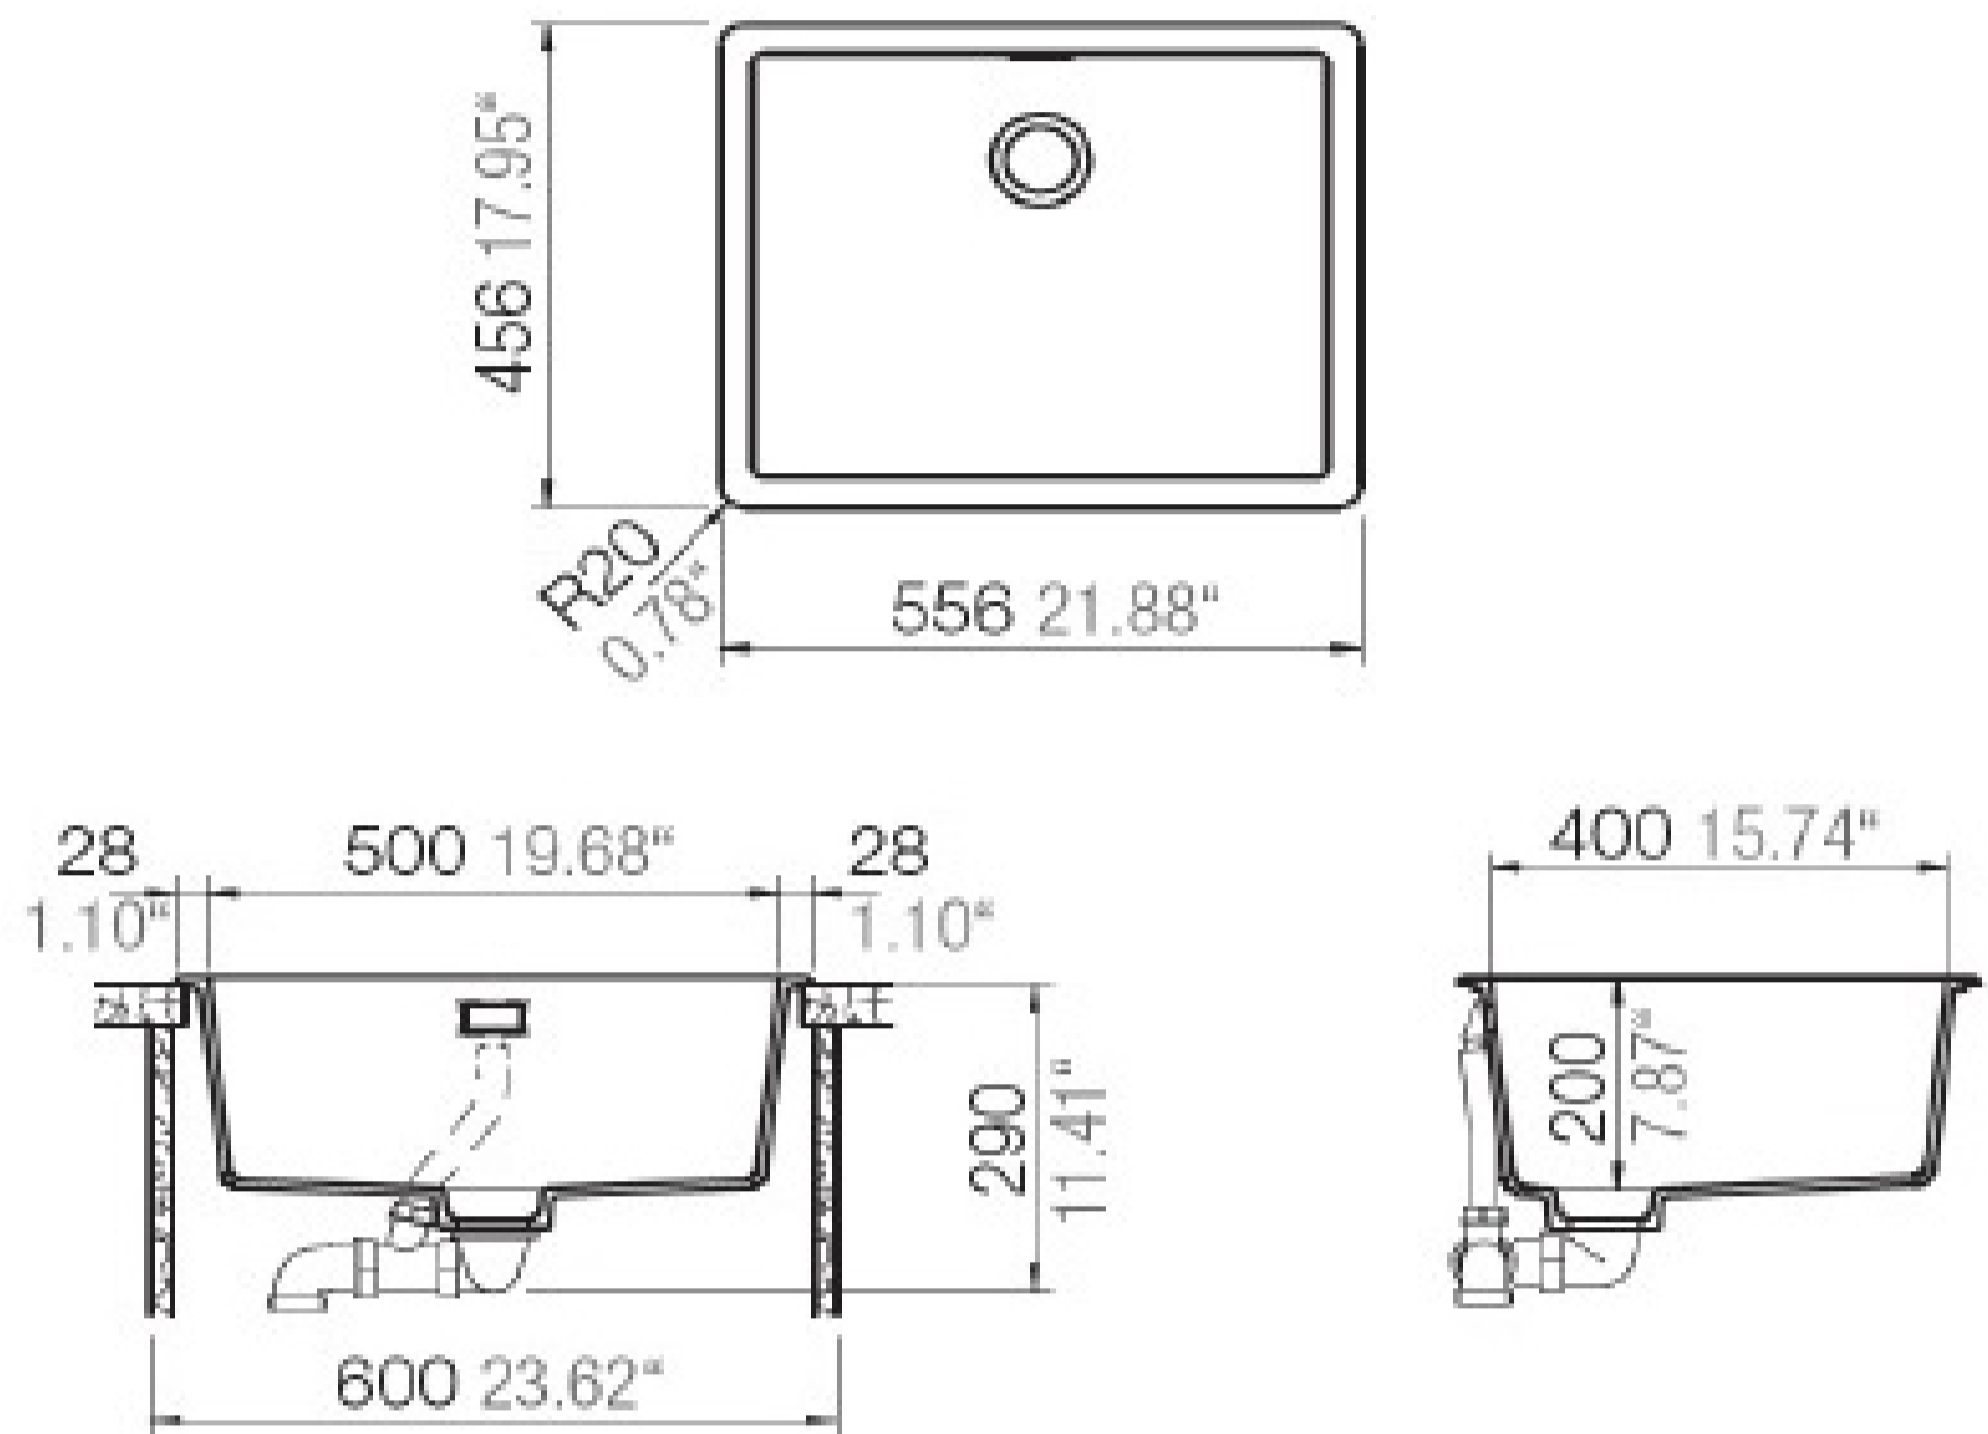

# ESSENCE15BL: ESSENCE 15 - QUARTZ SINGLE BOWL SINK - ONYX BLACK

**ESSENCE15BL: 556mm x 456mm x 200mm**

## DIMENSIONS

Length: 556mm | Width: 456mm | Depth: 200mm

## DESCRIPTION

- The Essence is a single bowl sink with options in onyx black or white quartz construction and finish
- 556mm long x 456mm wide x 200mm deep
- Designed to be installed inset or undermount
- Features one full sized bowl, perfect for small spaces or as a bar sink
- Available in onyx black or white colours
- Constructed from Hafele's Premium Quartz sinkware
- Its high quality materials and construction makes it heat resistant, scratch resistant, stain resistant, and impact resistant
- The modern design makes it a more comfortable use for you with its sound proofing capabilities and greater hygiene through bacteria and odour resistance
- Our Essence Sinks come with overflow
- Match your Black Quartz Sink with our Black Sink Mixers to perfect your Kitchen Sink Package
- Match your White Quartz Sink with our High Gloss Chrome Sink Mixers or our Brushed Nickel Sink Mixers to perfect your Kitchen Sink Package