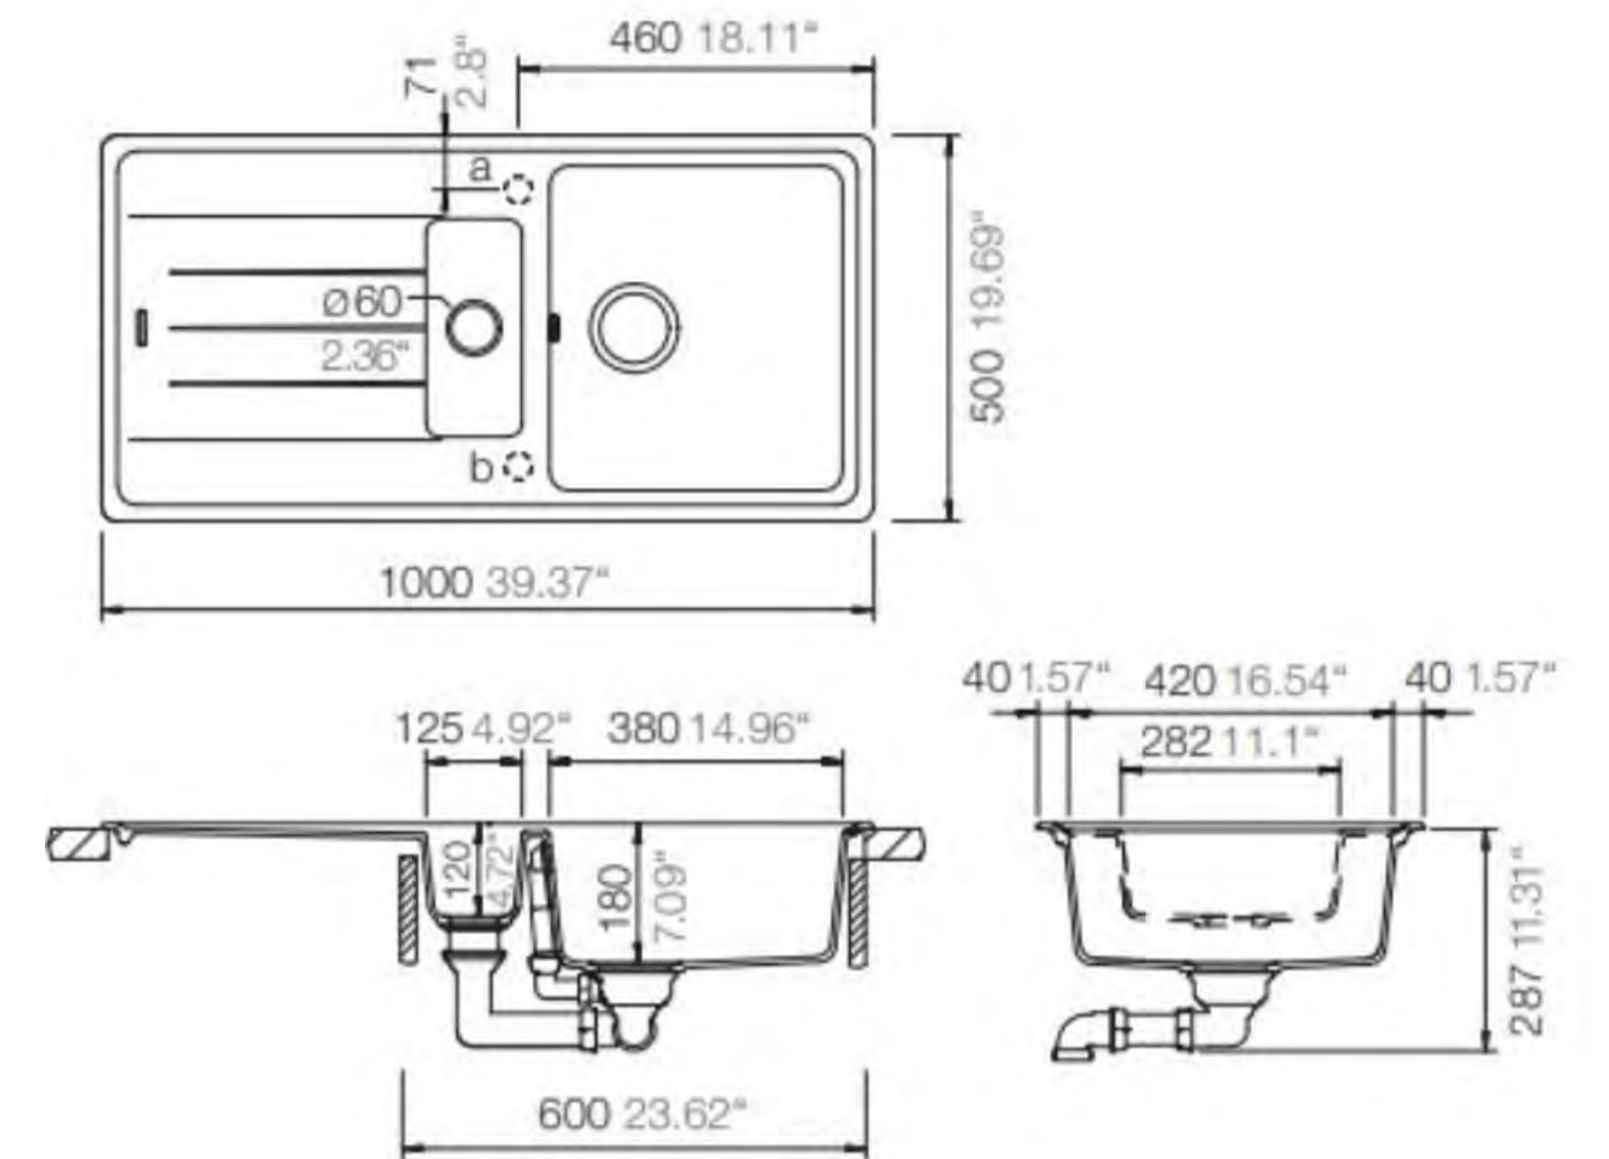

ESSENCE150: QUARTZ 1 & 1/4 BOWL SINK

ESSENCE150: 1000mm (L) x 180mm (D) x 500MM (W)

DIMENSIONS

Length: 1000mm | Width: 500mm | Depth: 180mm

DESCRIPTION

- The Hafele is a 1 & 1 /4 bowl sink with options in onyx black or white quartz construction and finish
- 1000mm long x 500mm wide x 180mm deep
- Designed to be installed inset or undermount
- Features one and one quarter bowl sinks
- Available in onyx black or white colours
- Constructed from Hafele's Premium Quartz sinkware
- Its high quality materials and construction makes it heat resistant, scratch resistant, stain resistant, and impact resistant
- The modern design makes it a more comfortable use for you with its sound proofing capabilities and greater hygiene through bacteria and odour resistance
- Our Essence Sinks come with overflow
- Match your Black Quartz Sink with our Black Sink Mixers to perfect your Kitchen Sink Package
- Match your White Quartz Sink with our High Gloss Chrome Sink Mixers or our Brushed Nickel Sink Mixers to perfect your Kitchen Sink Package

IMPORTANT NOTICE

- It is strongly recommended that any cut-outs made to your bench top is made based on the individual product dimensions.
- All pictures and drawings on this brochure are representational only, changes in the product may have occurred since time of print.
- All prices on this brochure and The Sink Warehouse website are subject to change without notice.