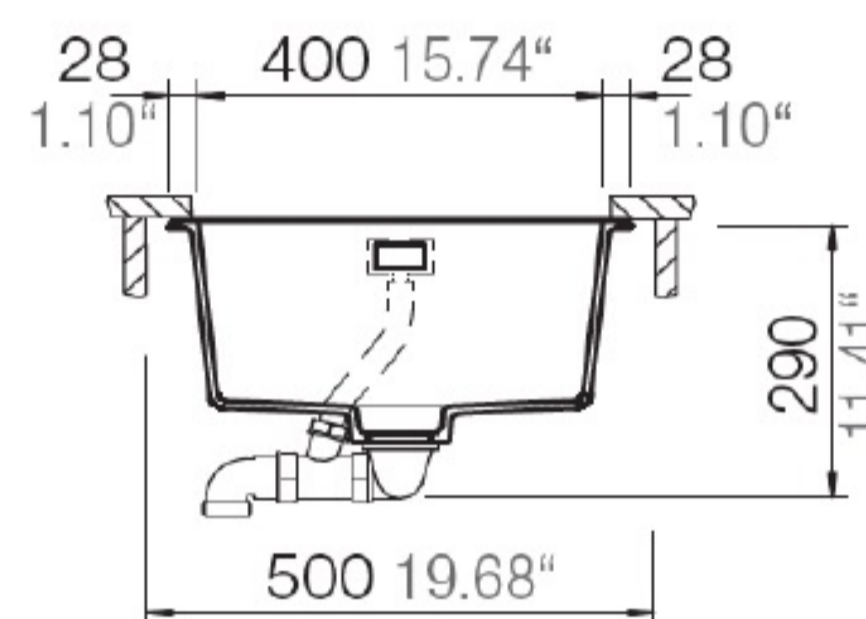

# ESSENCE10BL: ESSENCE 10 - QUARTZ SINGLE BOWL SINK - ONYX BLACK

**ESSENCE10BL: 456mm x 456mm x 200mm**

## DIMENSIONS

Length: 456mm | Width: 456mm | Depth: 200mm

## DESCRIPTION

- The Essence is a single bowl sink with options in onyx black or white quartz construction and finish
- 456mm long x 456mm wide x 200mm deep
- Designed to be installed inset or undermount
- Features one full sized bowl, perfect for small spaces or as a bar sink
- Available in onyx black or white colours
- Constructed from Hafele's Premium Quartz sinkware
- Its high quality materials and construction makes it heat resistant, scratch resistant, stain resistant, and impact resistant
- The modern design makes it a more comfortable use for you with its sound proofing capabilities and greater hygiene through bacteria and odour resistance
- Our Essence Sinks come with overflow
- Match your Black Quartz Sink with our Black Sink Mixers to perfect your Kitchen Sink Package
- Match your White Quartz Sink with our High Gloss Chrome Sink Mixers or our Brushed Nickel Sink Mixers to perfect your Kitchen Sink Package