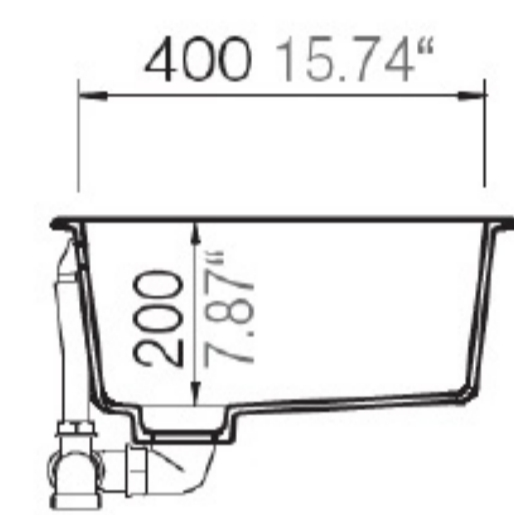

# ESSENCE10BL: ESSENCE 10 - QUARTZ SINGLE BOWL SINK - ONYX BLACK

**ESSENCE10BL: 456mm x 456mm x 200mm**

## DIMENSIONS

Length: 456mm | Width: 456mm | Depth: 200mm

## DESCRIPTION

- The Essence is a single bowl sink with options in onyx black or white quartz construction and finish
- 456mm long x 456mm wide x 200mm deep
- Designed to be installed inset or undermount
- Features one full sized bowl, perfect for small spaces or as a bar sink
- Available in onyx black or white colours
- Constructed from Hafele's Premium Quartz sinkware
- Its high quality materials and construction makes it heat resistant, scratch resistant, stain resistant, and impact resistant
- The modern design makes it a more comfortable use for you with its sound proofing capabilities and greater hygiene through bacteria and odour resistance
- Our Essence Sinks come with overflow
- Match your Black Quartz Sink with our Black Sink Mixers to perfect your Kitchen Sink Package
- Match your White Quartz Sink with our High Gloss Chrome Sink Mixers or our Brushed Nickel Sink Mixers to perfect your Kitchen Sink Package