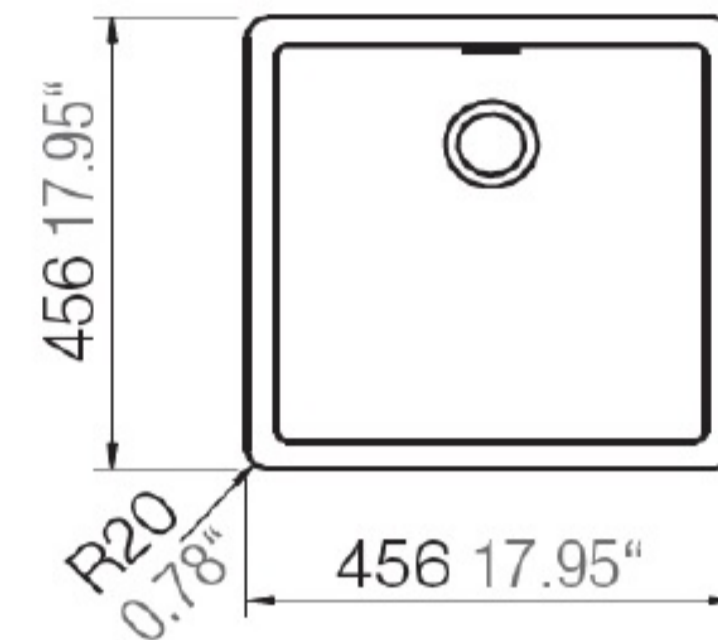

# ESSENCE10BL: ESSENCE 10 - QUARTZ SINGLE BOWL SINK - ONYX BLACK

**ESSENCE10BL: 456mm x 456mm x 200mm**

## DIMENSIONS

Length: 456mm | Width: 456mm | Depth: 200mm

## DESCRIPTION

- The Essence is a single bowl sink with options in onyx black or white quartz construction and finish
- 456mm long x 456mm wide x 200mm deep
- Designed to be installed inset or undermount
- Features one full sized bowl, perfect for small spaces or as a bar sink
- Available in onyx black or white colours
- Constructed from Hafele's Premium Quartz sinkware
- Its high quality materials and construction makes it heat resistant, scratch resistant, stain resistant, and impact resistant
- The modern design makes it a more comfortable use for you with its sound proofing capabilities and greater hygiene through bacteria and odour resistance
- Our Essence Sinks come with overflow
- Match your Black Quartz Sink with our Black Sink Mixers to perfect your Kitchen Sink Package
- Match your White Quartz Sink with our High Gloss Chrome Sink Mixers or our Brushed Nickel Sink Mixers to perfect your Kitchen Sink Package