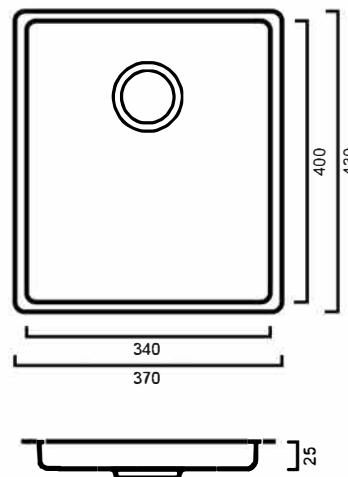

CU10: 370mm x 430mm x 25mm

DESCRIPTION

- Contemporary top or undermount drainer
- 370mm length x 430mm width x 25mm depth
- In-built drainer with a modern brushed finish
- Supplied with one 90mm basket waste
- Manufactured from 304, 18/10 grade stainless steel

IMPORTANT NOTICE

- All stainless steel products are constructed from 304, 18/10 grade stainless steel
- It is strongly recommended that any cut-outs made to your bench top is made based on the individual product dimensions.
- All pictures and drawings on this brochure are representational only, changes in the product may have occurred since time of print.
- All prices on this brochure and The Sink Warehouse website are subject to change without notice.